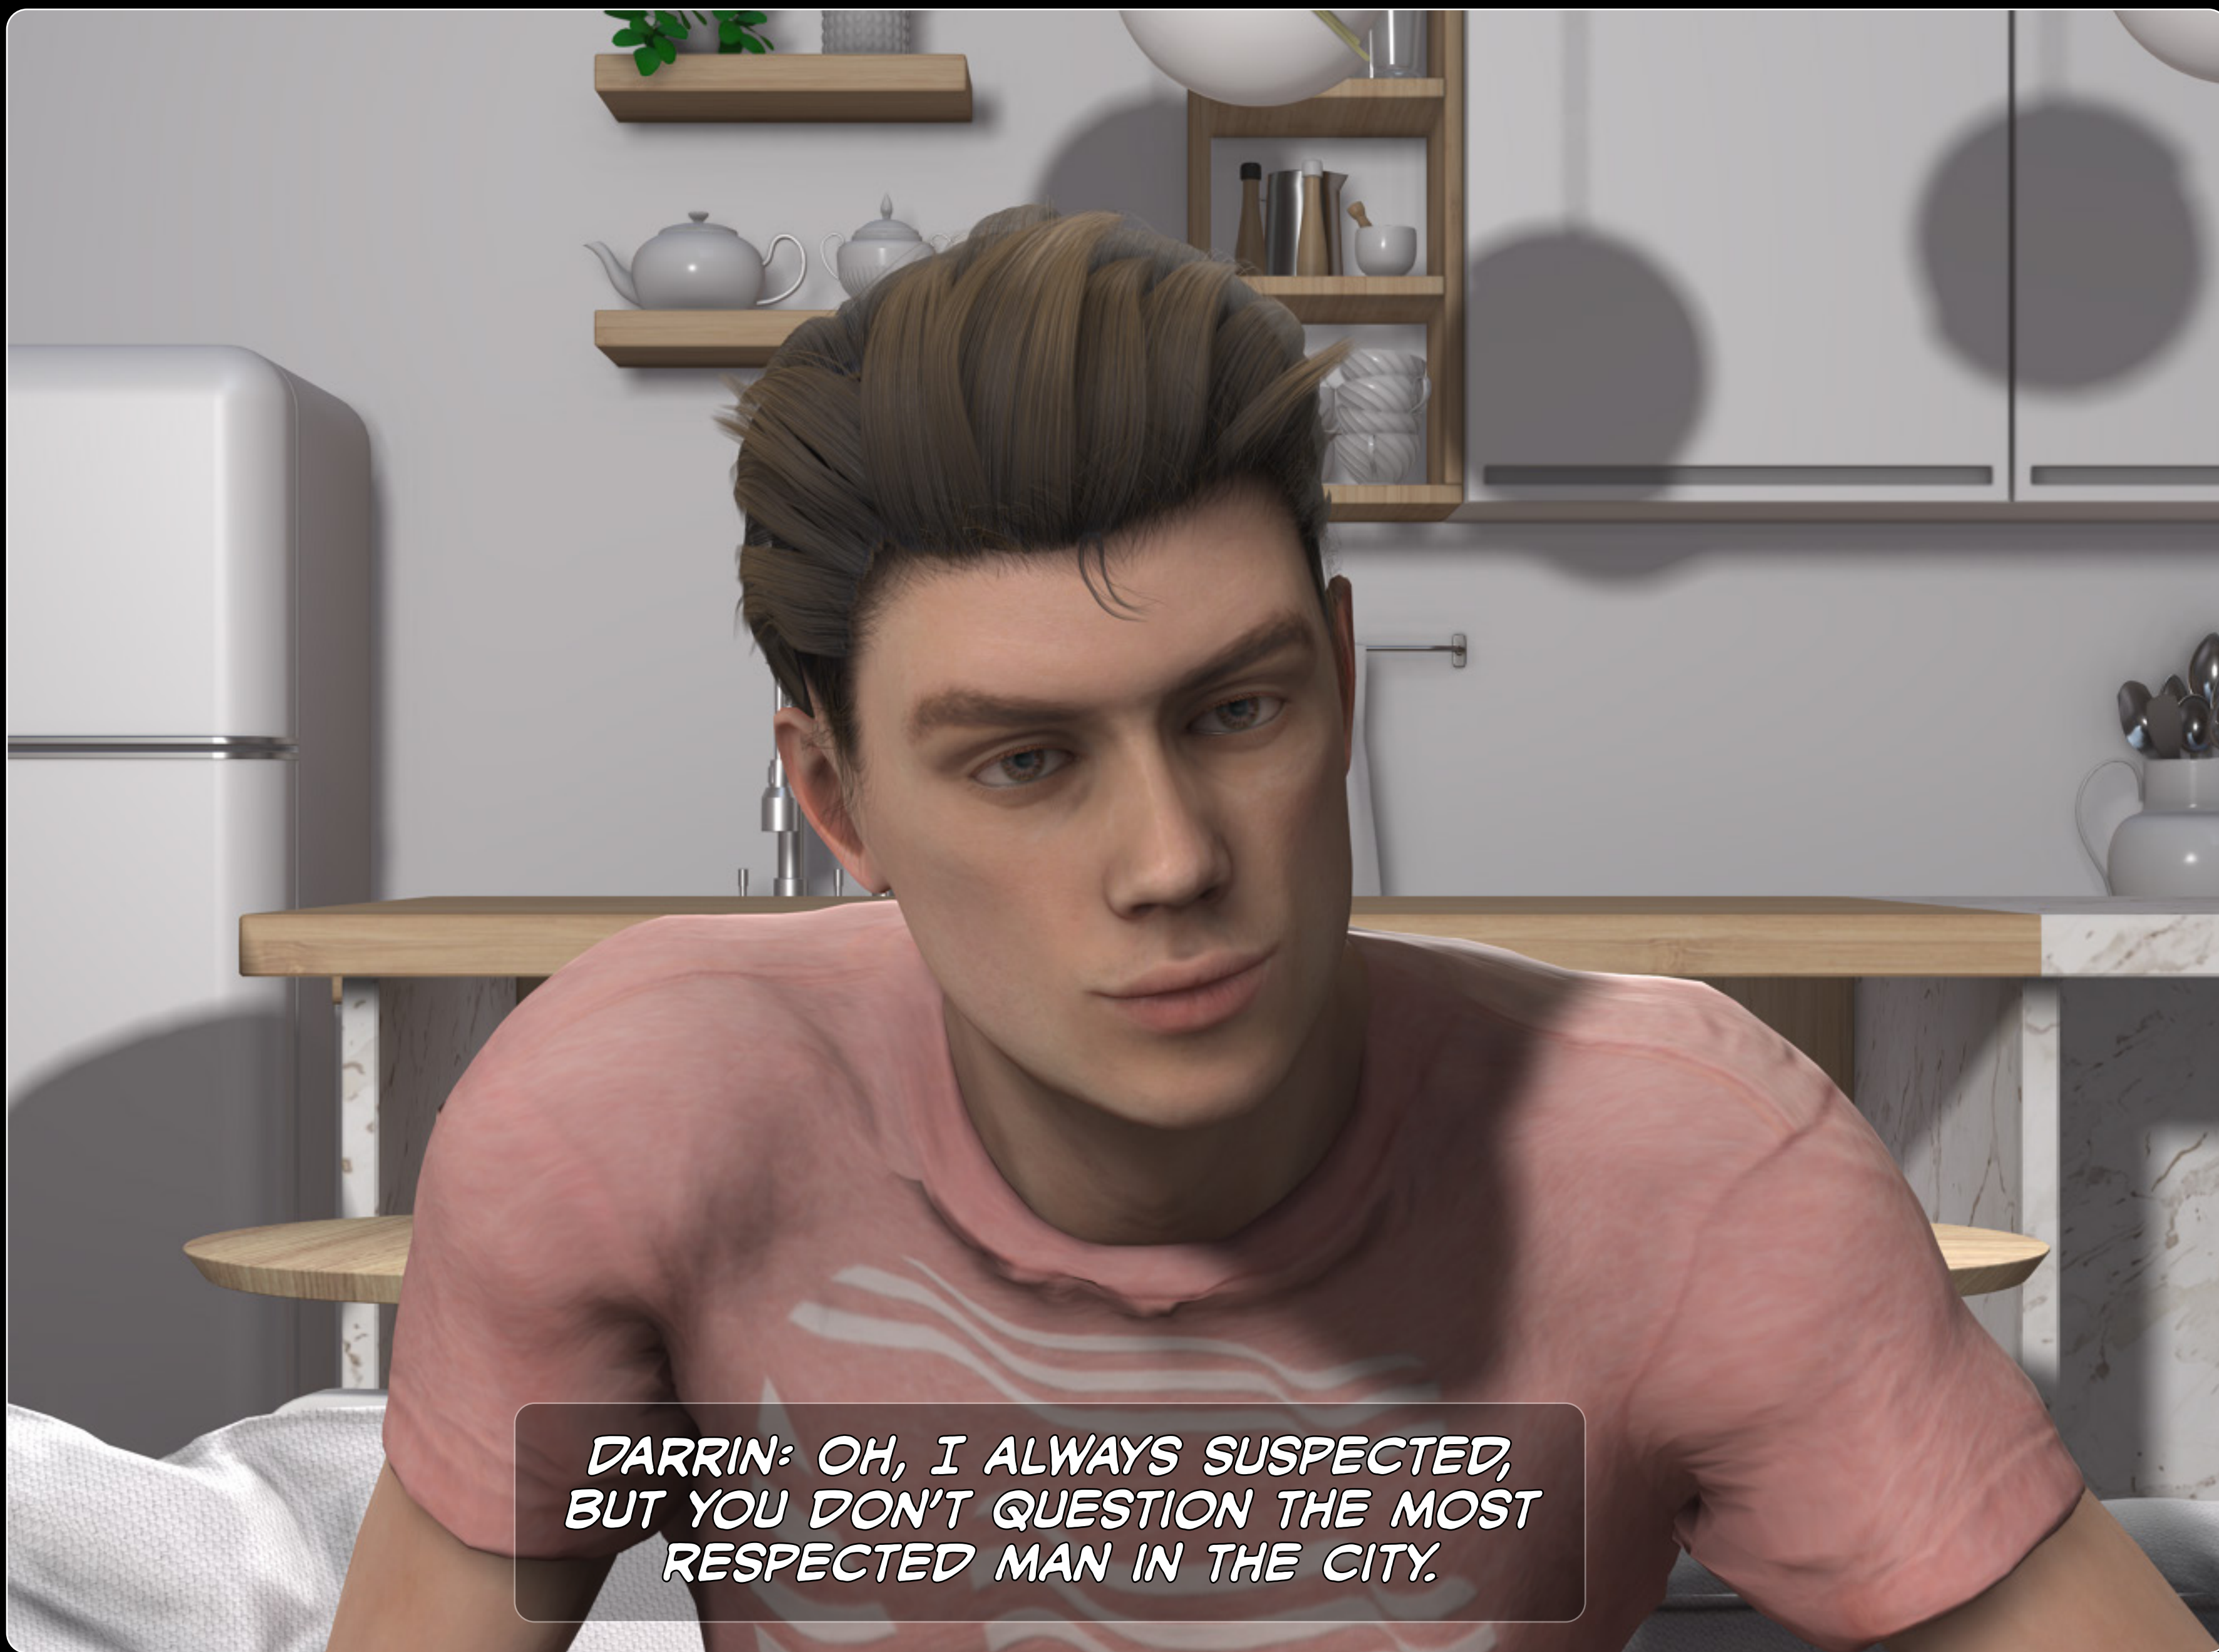

DARRIN: OH, I ALWAYS SUSPECTED, BUT YOU DON'T QUESTION THE MOST RESPECTED MAN IN THE CITY.