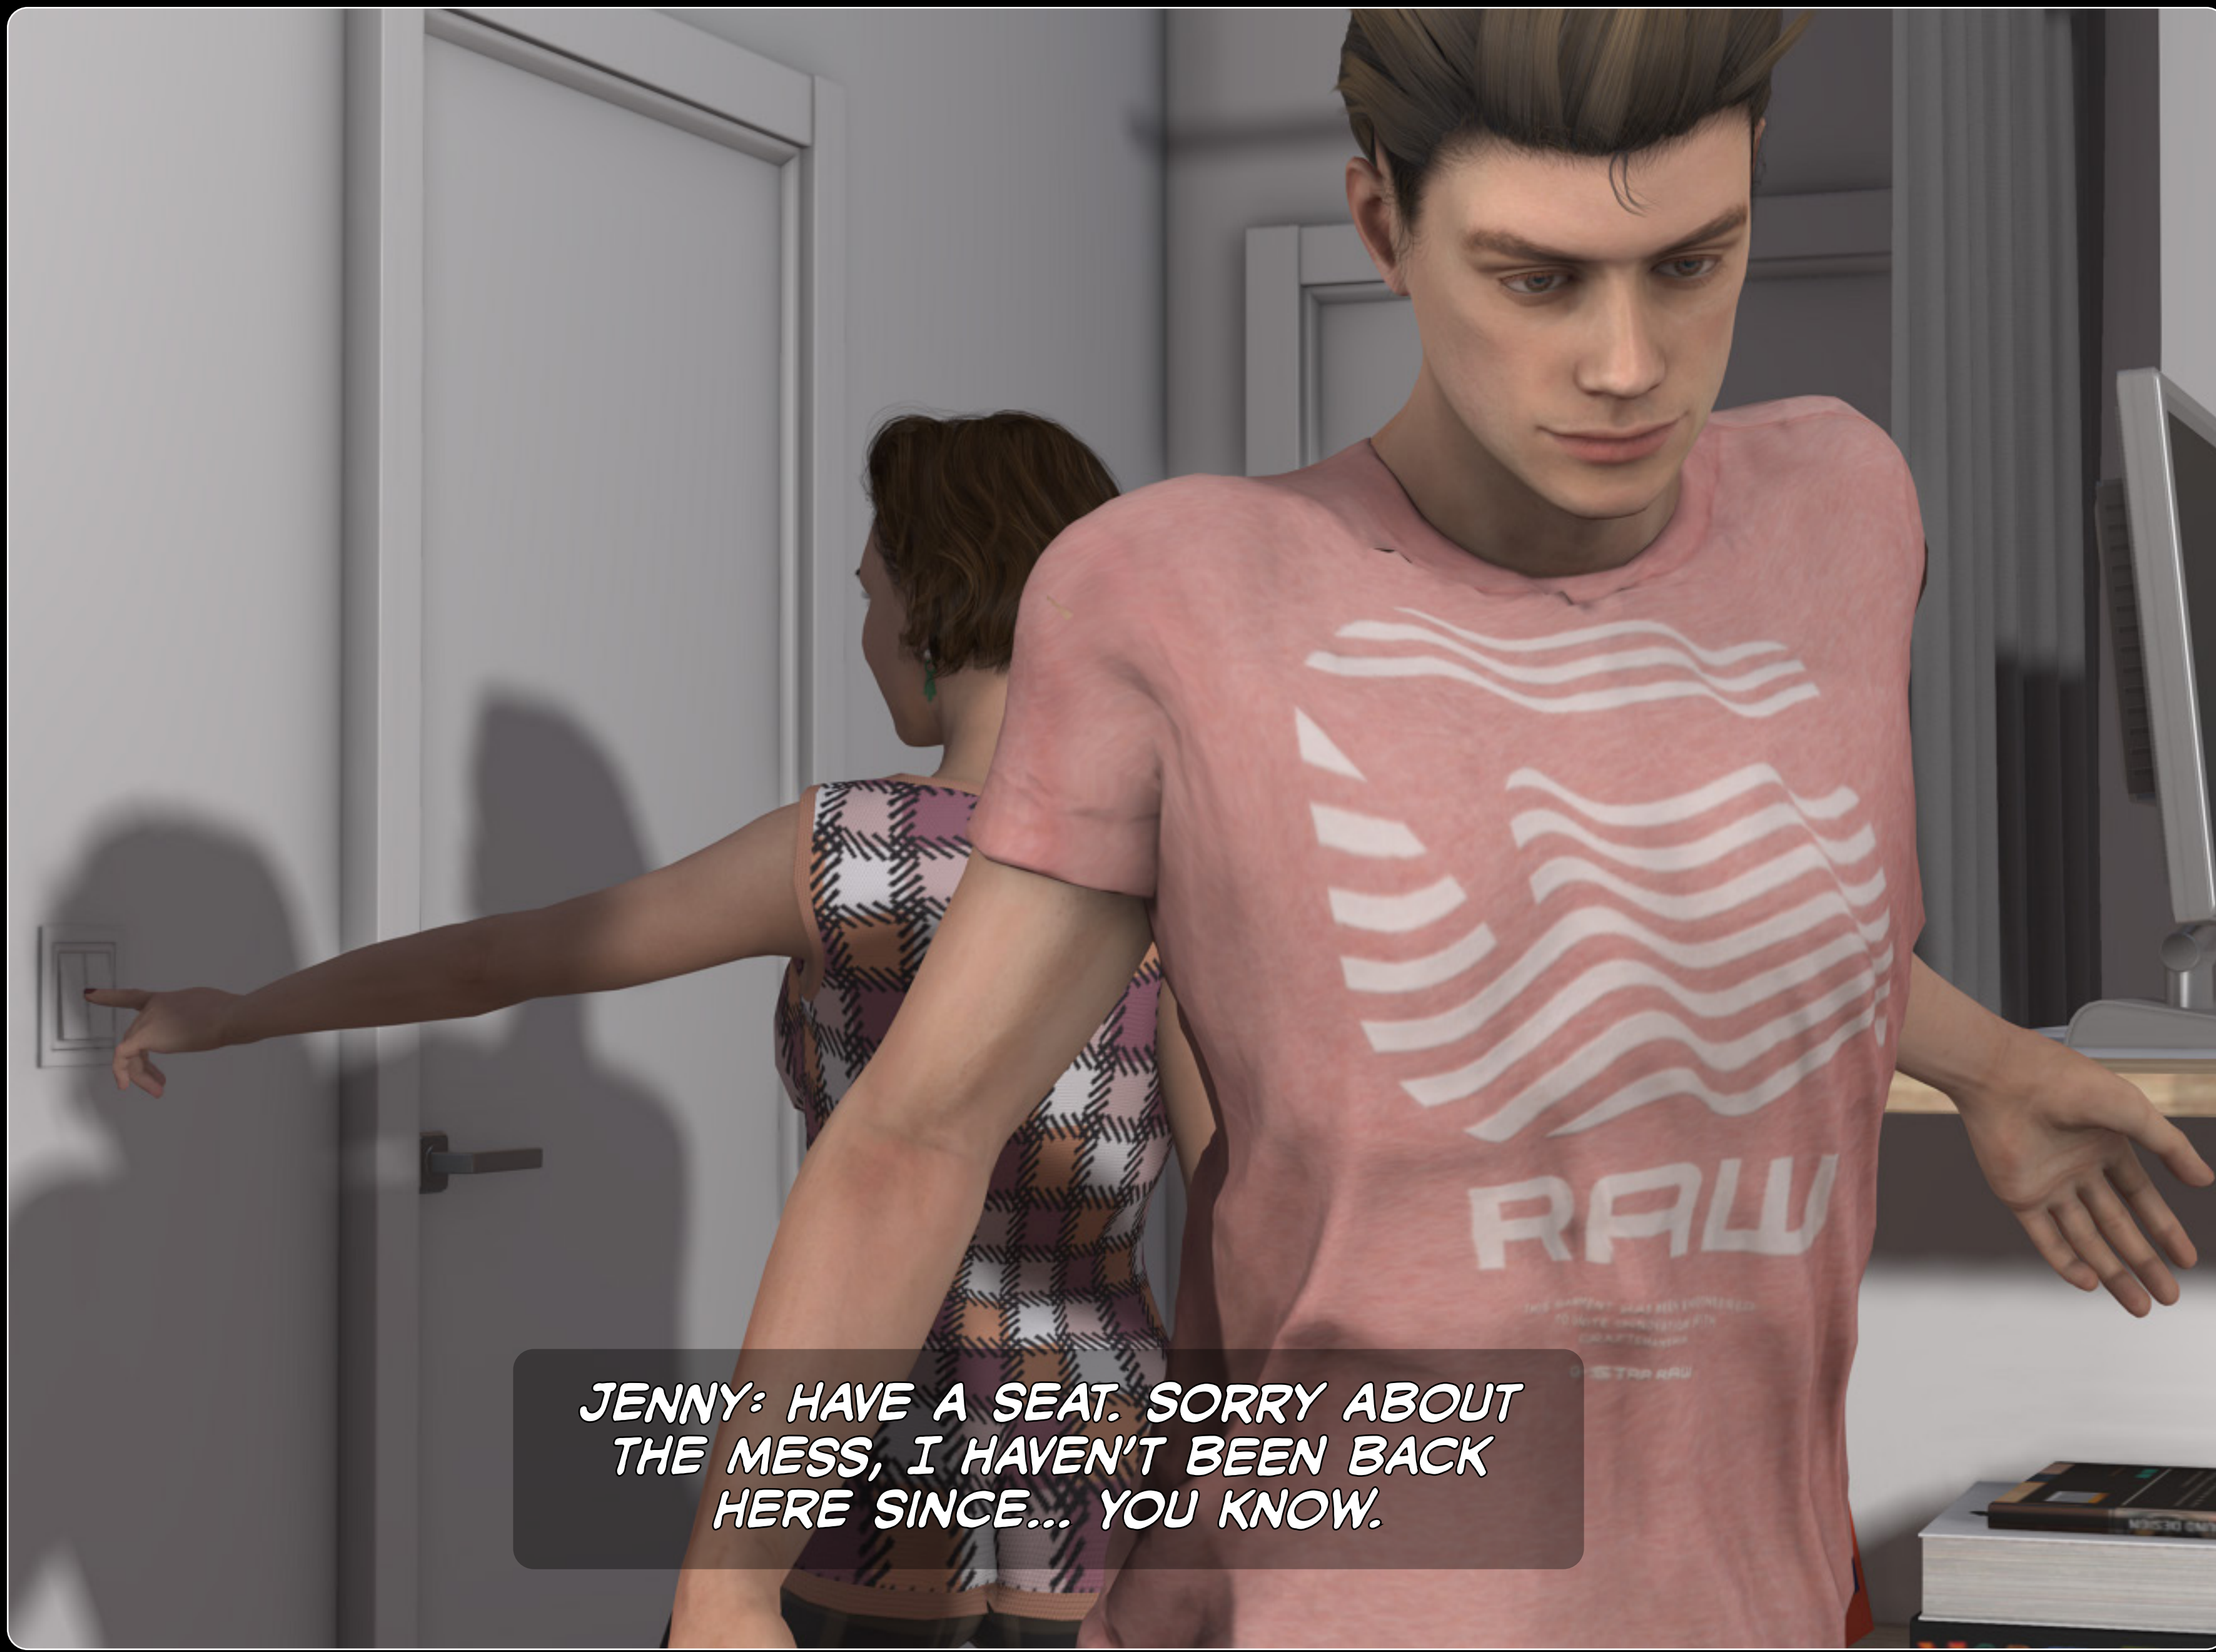

**GOOD  
MORNING  
SUNSHINE!**

*JENNY: THANK YOU FOR DRIVING ME HOME, I WAS IN NO SHAPE TO DRIVE.*

*JENNY: HAVE A SEAT. SORRY ABOUT THE MESS, I HAVEN'T BEEN BACK HERE SINCE... YOU KNOW.*

*JENNY: I'M GOING TO FRESHEN UP. BE RIGHT BACK. SORRY THE TV ISN'T WORKING, DEO HATES THEM.*

*DARRIN: SO IT'S YOU AND YOUR DA--  
ERR, DEO, IN THIS TINY PLACE?*

*JENNY: OH NO! DEO OWNS THE  
ENTIRE BUILDING. HE HAS A  
BED IN THE BASEMENT.*

*DARRIN: I'VE HEARD RUMORS ABOUT  
HIS FAMOUS TOY WORKSHOP. IT WAS  
ON THE SHOW WHEN YOU WERE LITTLE.*